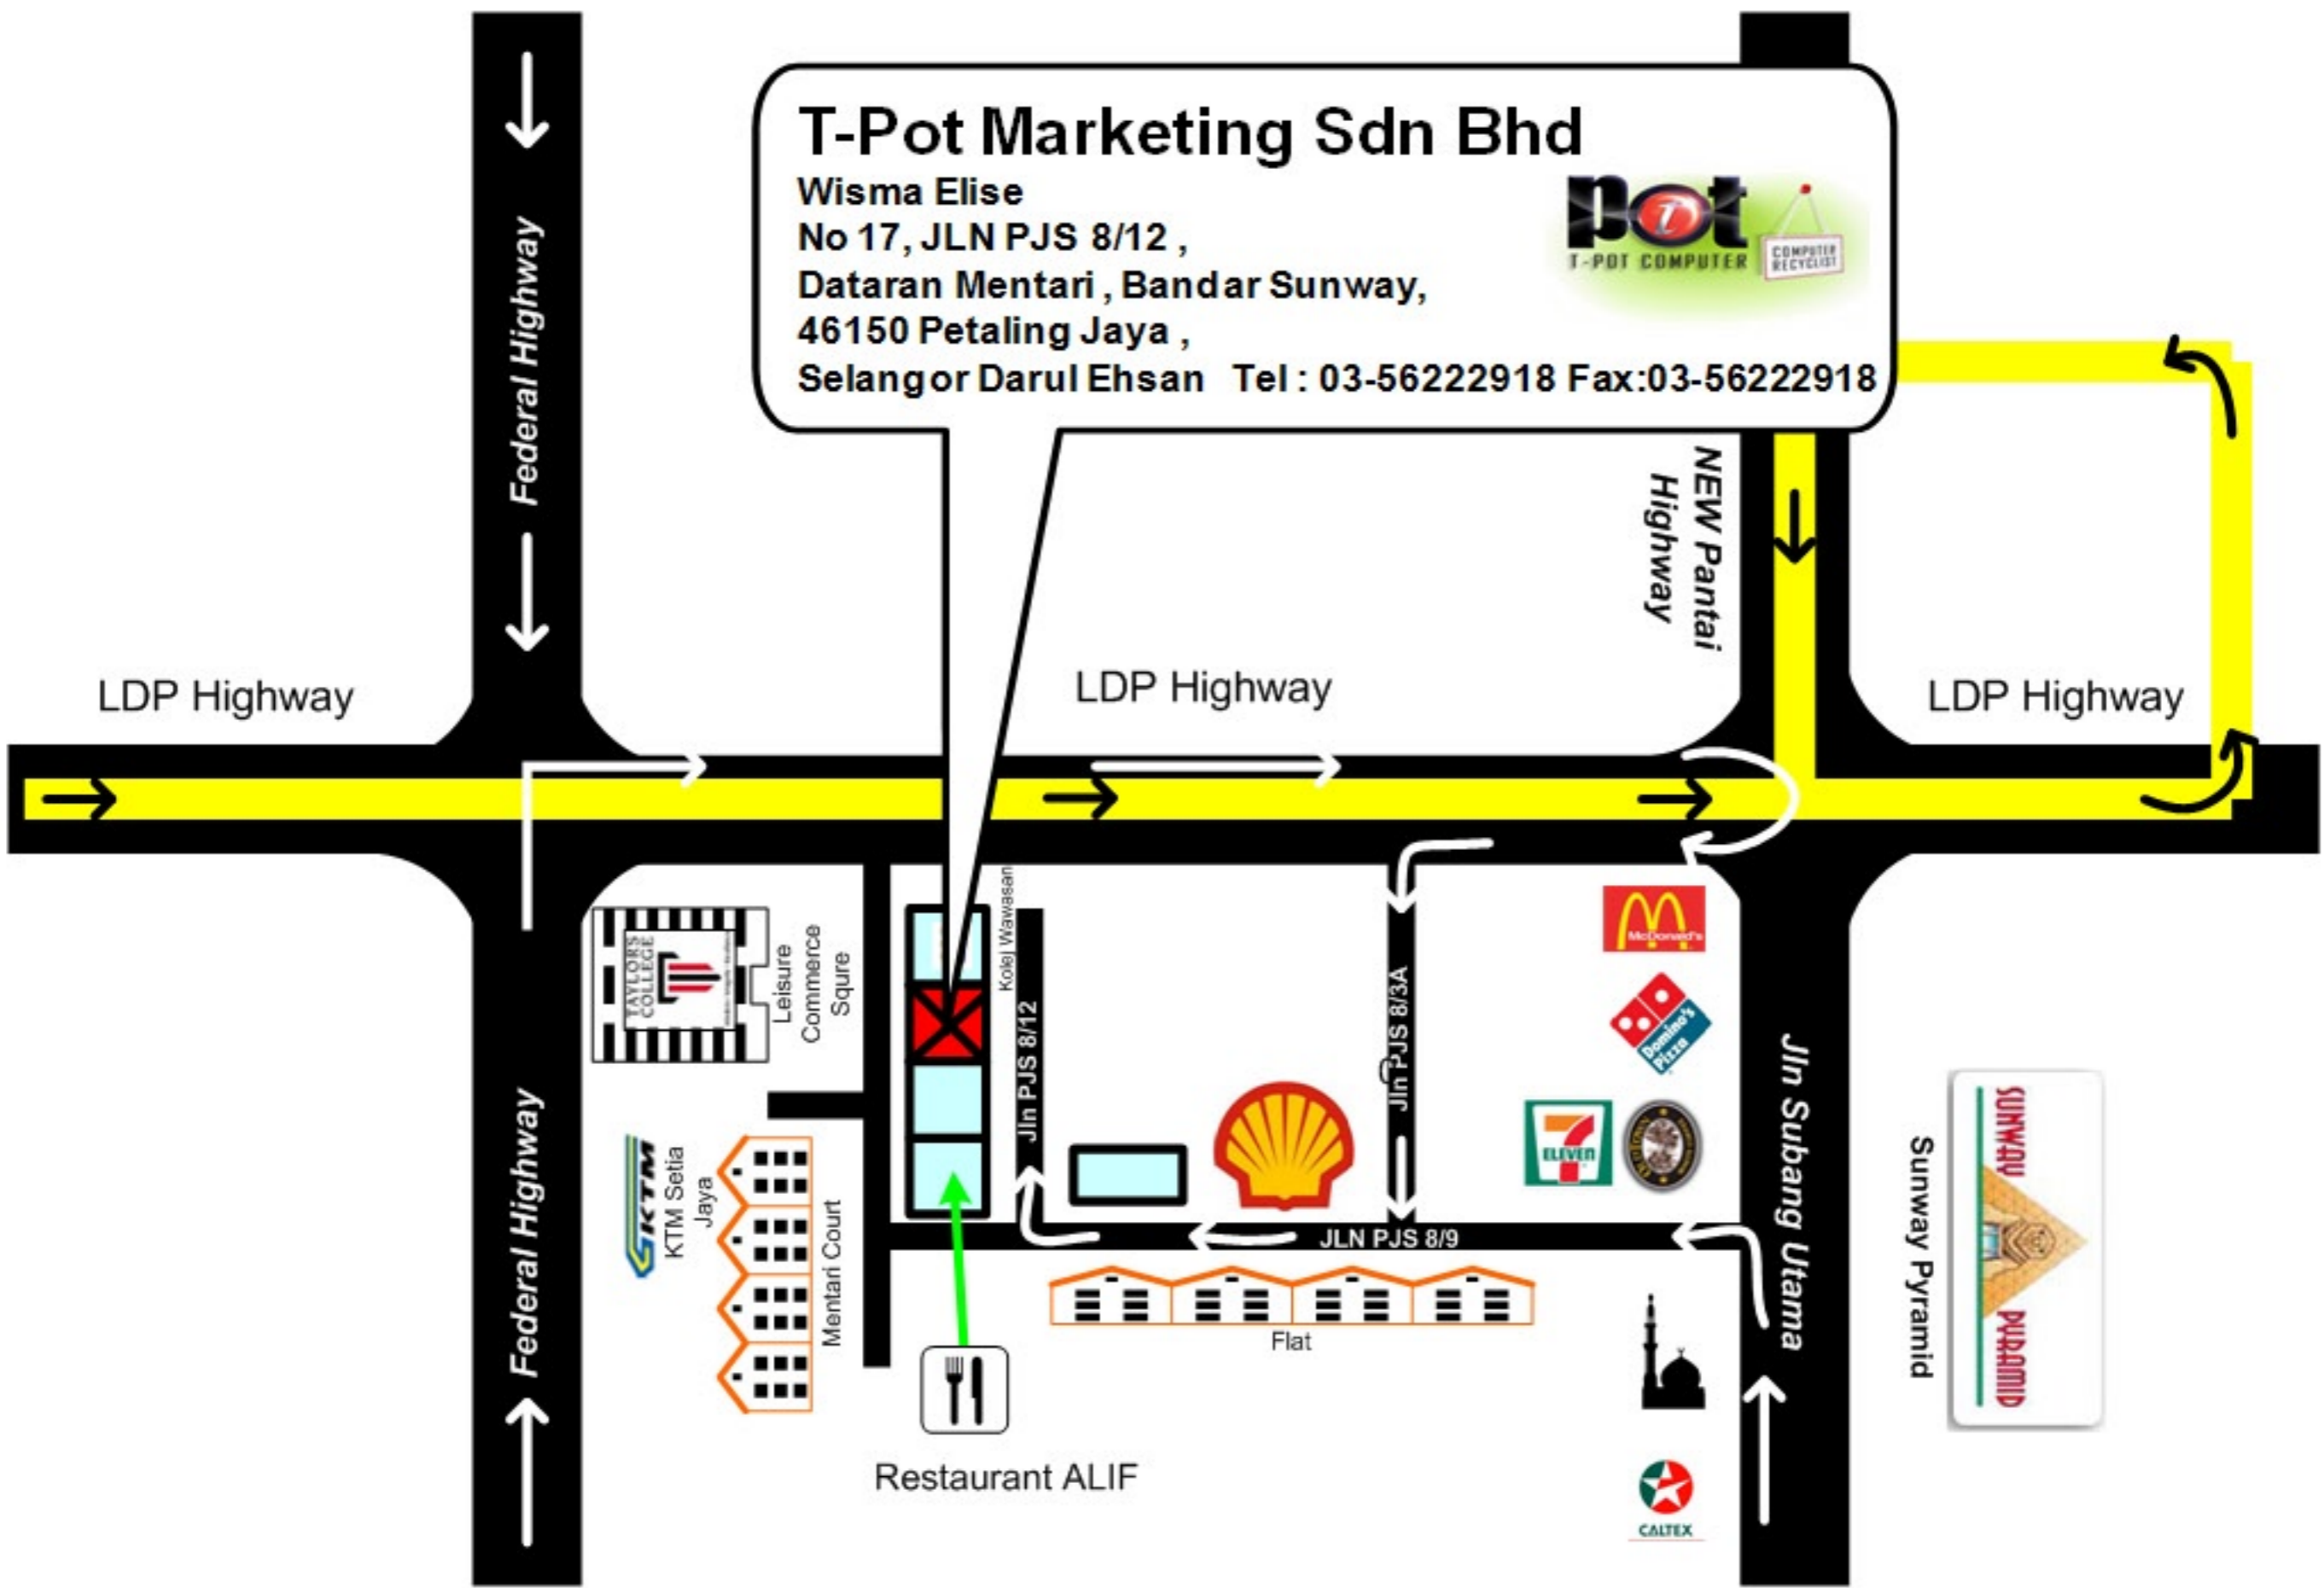

T-Pot Marketing Sdn Bhd

Wisma Elise
No 17, JLN PJS 8/12 ,
Dataran Mentari, Bandar Sunway,
46150 Petaling Jaya ,
Selangor Darul Ehsan Tel : 03-56222918 Fax:03-56222918

From Subang Jaya, Shah Alam and K.L